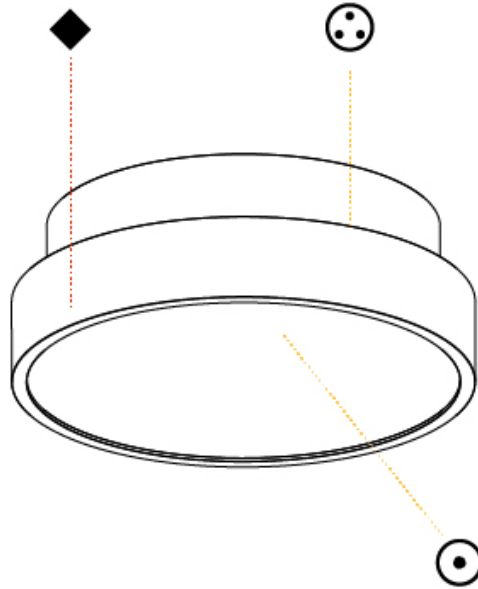

SIGN DIVA SURFACE

A3D090- : A3D090-DP-30K-25-35

PROJECT _____

TYPE _____

SPECIFIER _____

QUANTITY _____

DATE _____

A