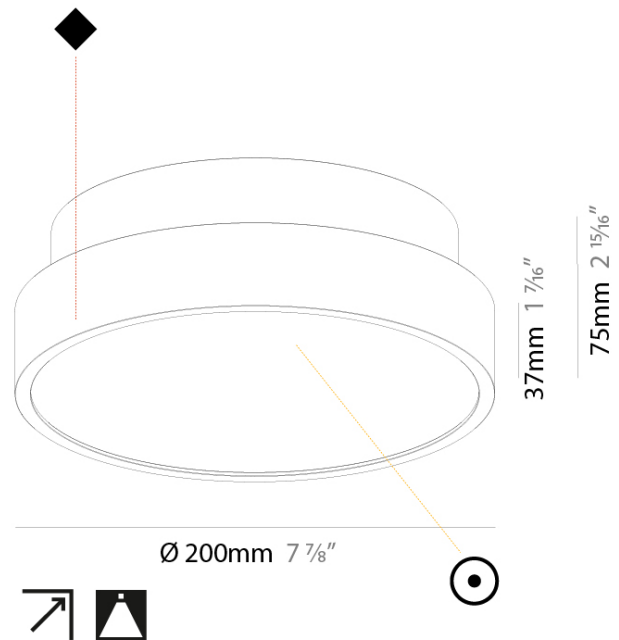

PHYSICAL

Shape: Round
 Diameter (mm): 200
 Diameter (in): 7 7/8
 Height (mm): 75
 Height (in): 2 15/16
 Weight (kg): 1.122
 Weight (lbs): 2.474
 Fixture Material: PMMA / Extruded Aluminum / Steel

ELECTRICAL

LED

Color Temperature (°K): 3000
 Max. Delivered Lumen (lm): 1040
 CRI: >92 CRI
 Lamp Life (hrs): 50000

RATINGS AND CERTIFICATIONS

Certified By: Certified for North American Standards
 IP rating: IP20

PROJECT
TYPE
SPECIFIER
QUANTITY
DATE